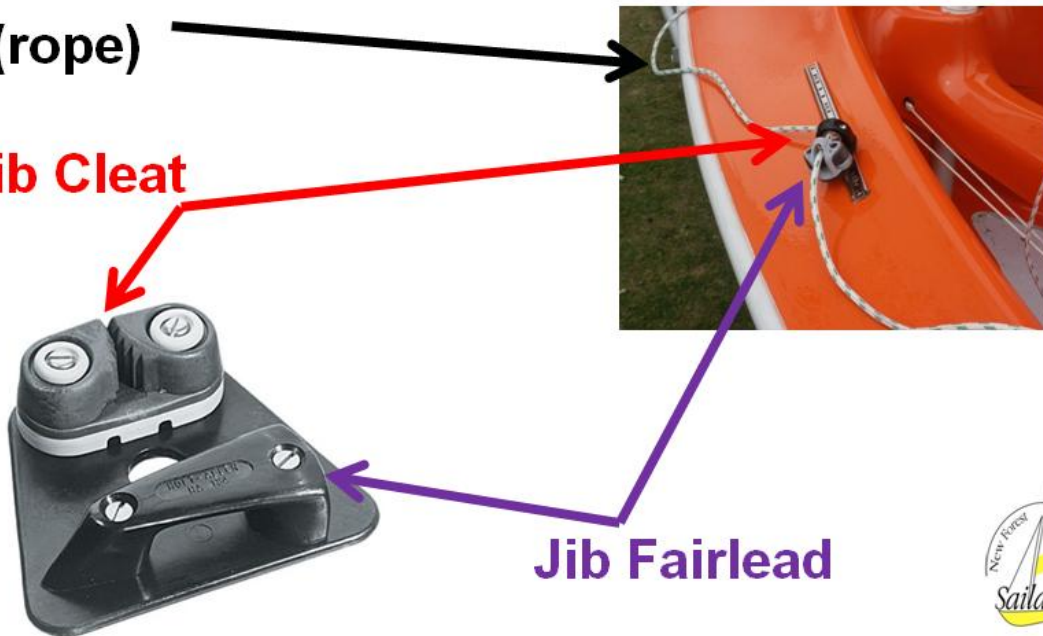

RYA Levels 1 and 2

Parts of Access 303 dinghy

Access 303 dinghy

(3.03 metres long)

Mast

Mainsail

Jib

Boom

Access 303 dinghy

(3.03 metres long)

Mainsheet
Cleat

Mainsheet
(Rope)

Access 303 dinghy

(3.03 metres long)

Jib Sheet
(rope)

Jib Cleat

Jib Fairlead

Access 303 dinghy

Centreboard (3.03 metres long)
(raised)

Access 303 dinghy

(3.03 metres long)

Rudder blade

Rudder Box

Access 303 dinghy

(3.03 metres long)

(Rope)
Traveller

Access 303 dinghy

(3.03 metres long)

Joy Stick

Access 303 dinghy

Reefing Lines