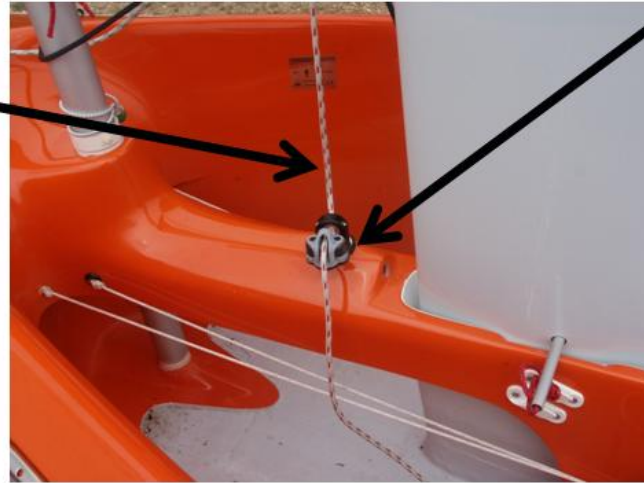

RYA Levels 1 and 2

Parts of Access 303 dinghy

Access 303 dinghy

(3.03 metres long)

Mast

Mainsail

Jib

Boom

Access 303 dinghy

(3.03 metres long)

Mainsheet
Cleat

Mainsheet
(Rope)

Access 303 dinghy

(3.03 metres long)

Jib Sheet
(rope)

Jib Cleat

Jib Fairlead

Access 303 dinghy

Centreboard (3.03 metres long)
(raised)

Access 303 dinghy

(3.03 metres long)

Rudder blade

Rudder Box

Access 303 dinghy

(3.03 metres long)

(Rope)
Traveller

Access 303 dinghy

(3.03 metres long)

Joy Stick

Access 303 dinghy

Reefing Lines